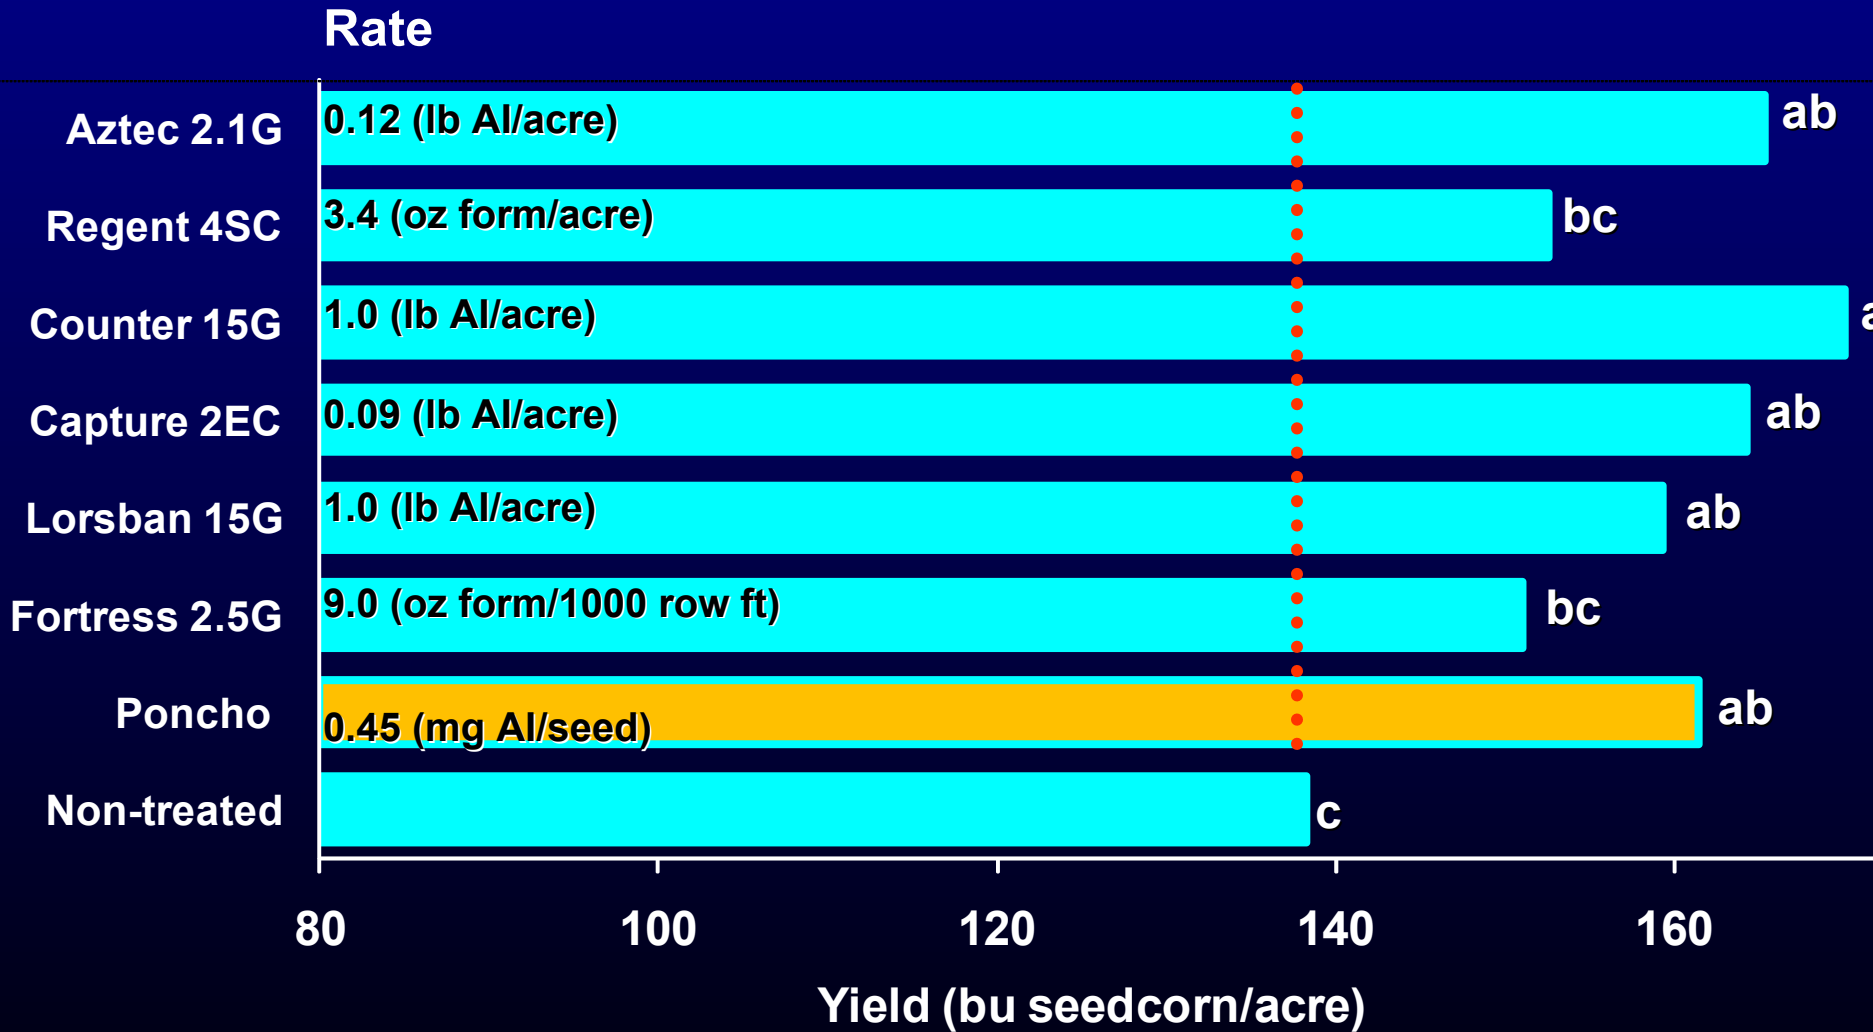

Lorsban 15G
Counter 15G
Force 3G
Aztec 2.1G

Poncho 250/1250

Gaucho (0.125-1.34)
Imidacloprid

Cruiser (0.125-1.25)

Insecticide Performance in Corn

Preventative Cutworm Management

ztec or Lorsban
|| Other + Pyrethroids

Insecticide Herbicide Interactions

**OPS and Accent,
Beacon, Resolve, etc**

- 
- **Bt Corn Varieties and Traits**
 - **Seed Treatments/Soil Insecticides**
 - **Mid- to - Late Season Pests**

**Southern Green Stink Bug
Apply Insecticides As Needed.**

Late Season Grain Damage

Plant Early: Later Planting > Risk

**Plant
Insecticide
Treated
Seed**

**Sorghum Midge Management
2-3 Applications of Pyrethroids**

Sorghum Webworm

~~Pyrethroids~~

Lannate

Tracer