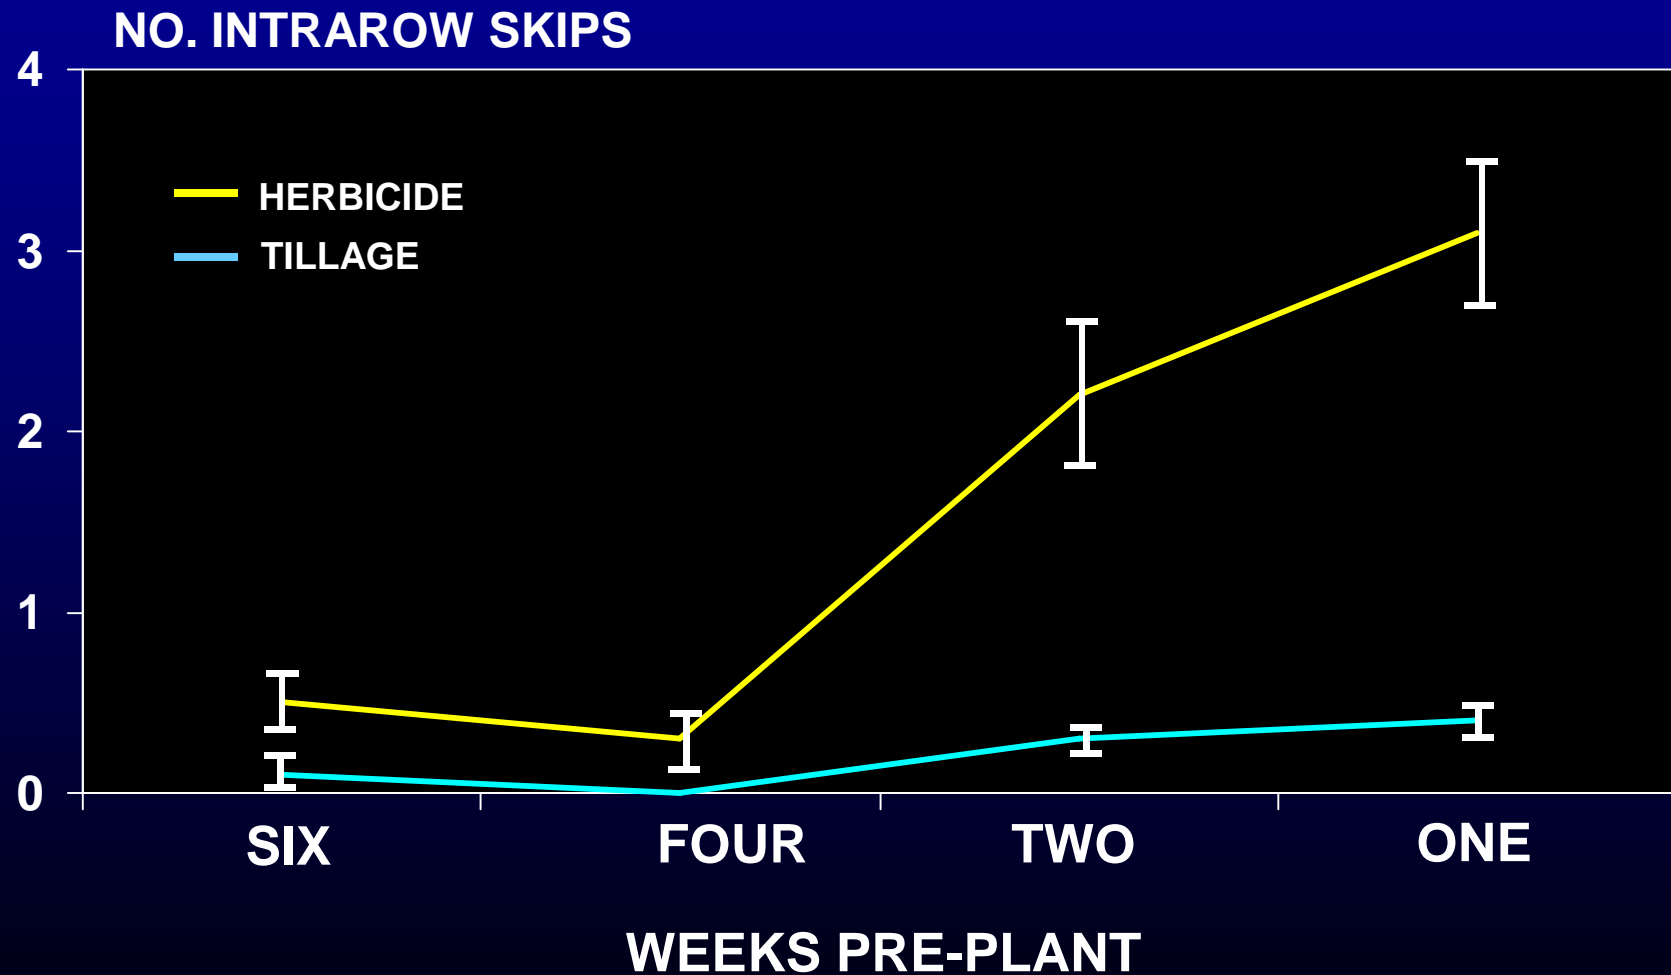

Arthropod Pest Problems in Crop Residue and Native Vegetation

Weed Resistance Herbicide Use Strategies and Arthropod Pest Management

Glyphosate – Resistant *C. canadensis*

GR Palmer Amaranth

32 oz/A Roundup PowerMax

Wayne Co., 2009

Pre-Plant Vegetation Management

3-4 Weeks Pre-Plant

“Avoid the “Green Bridge”

Vegetation Management and Insect Injury to Cotton

Non-Treated Seed

2008

Insecticide-Treated Seed

Double-Cropping Soybeans and Wheat

Post-Harvest Fall Vegetation Issues