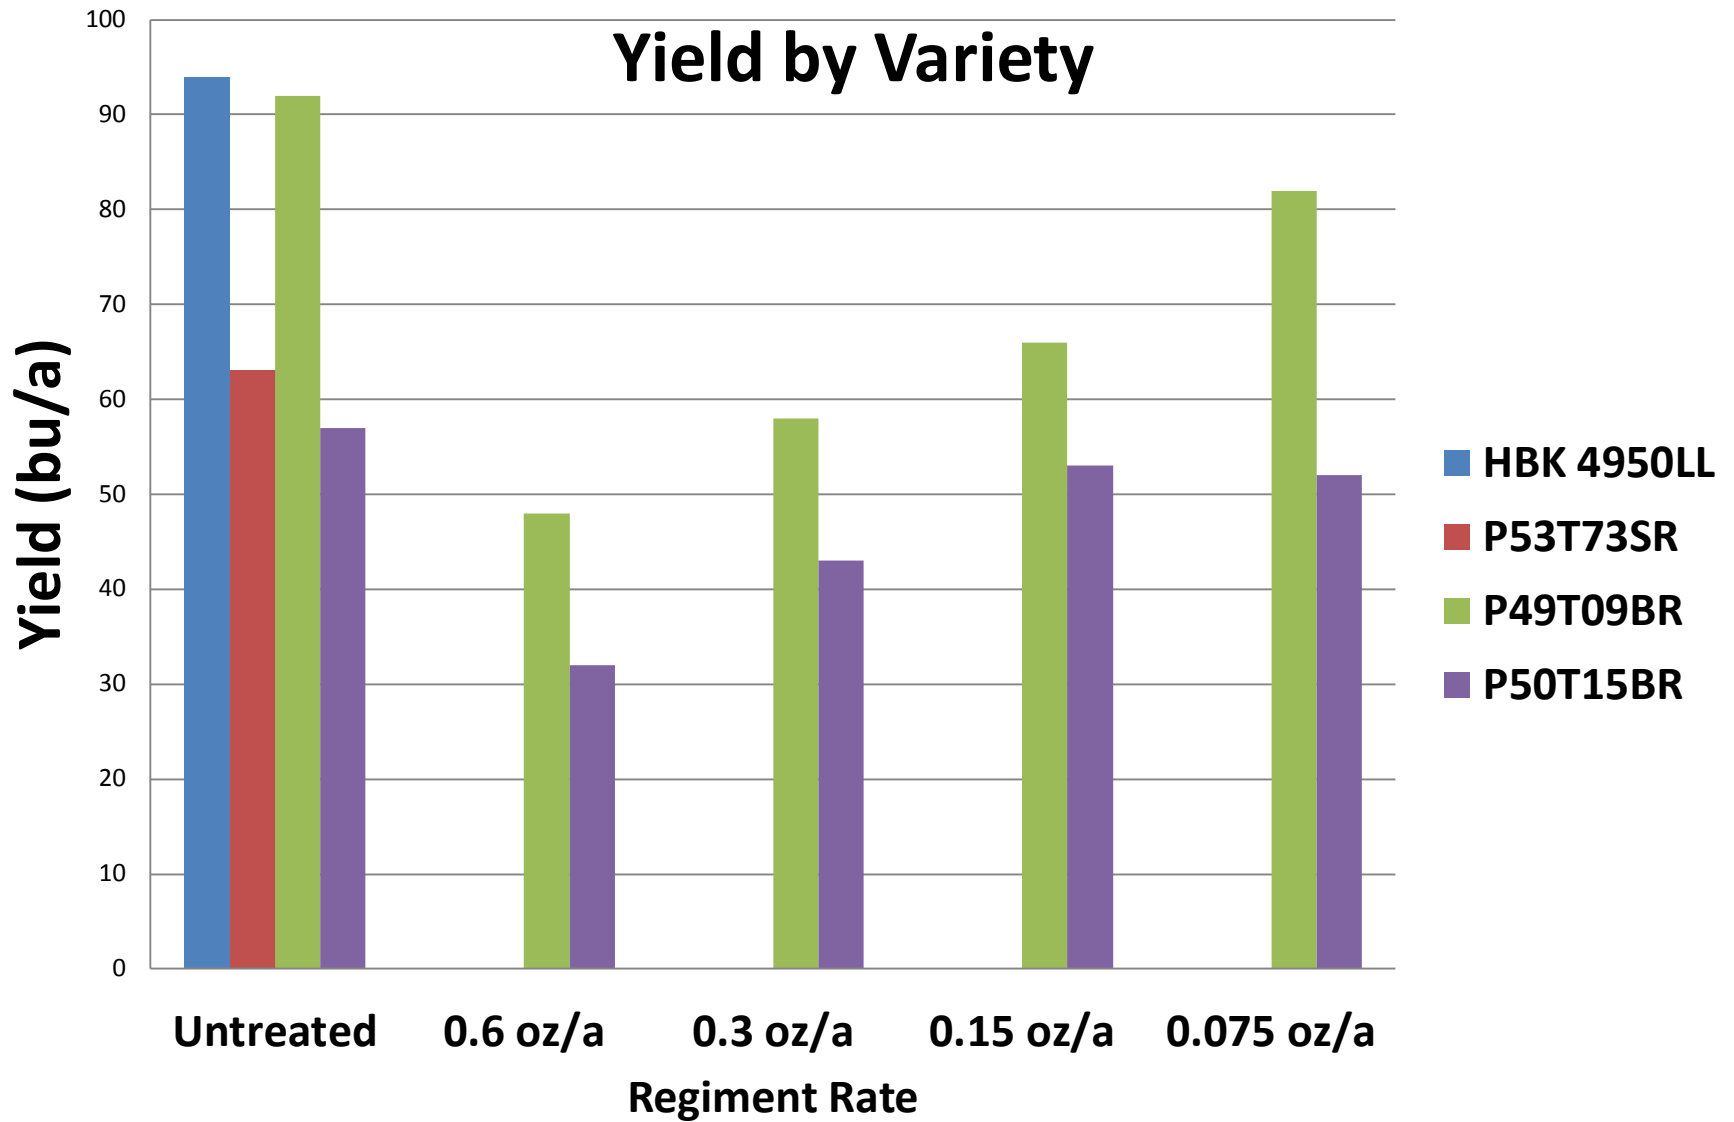

P49T09BR

RM 4.9

- New BOLT offering
- Highly suited for full season and double crop
- Fits most soil types
- Suited for limited irrigation and dryland
- Allows ALS herbicide flexibility

Metribuzin: Tolerant PPO: Susceptible