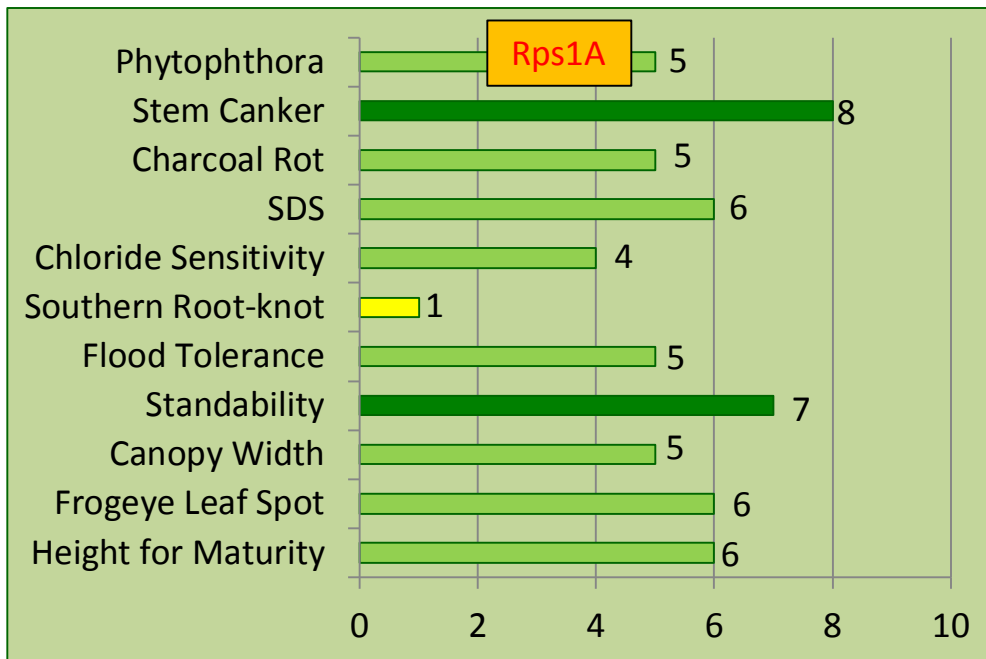

BOLT™ Soybeans

P49T09BR & P50T15BR

- ALS1 & ALS2
- Tolerant to SU herbicides
- Drift from rice herbicides
- Soybeans behind wheat herbicides
- Leadoff burndown

Non STS

STS

P49T09BR

Drift simulation with Regiment (Bispyribac-sodium)

P49T09BR

RM 4.9

- New BOLT offering
- Highly suited for full season and double crop
- Fits most soil types
- Suited for limited irrigation and dryland
- Allows ALS herbicide flexibility

Metribuzin: Tolerant PPO: Susceptible

P50T15BR

RM 5.0

- New BOLT offering
- Highly suited for full season and double crop
- Fits mixed to light soils
- Suited for limited irrigation and dryland
- Allows ALS herbicide flexibility

Metribuzin: Tolerant PPO: Susceptable