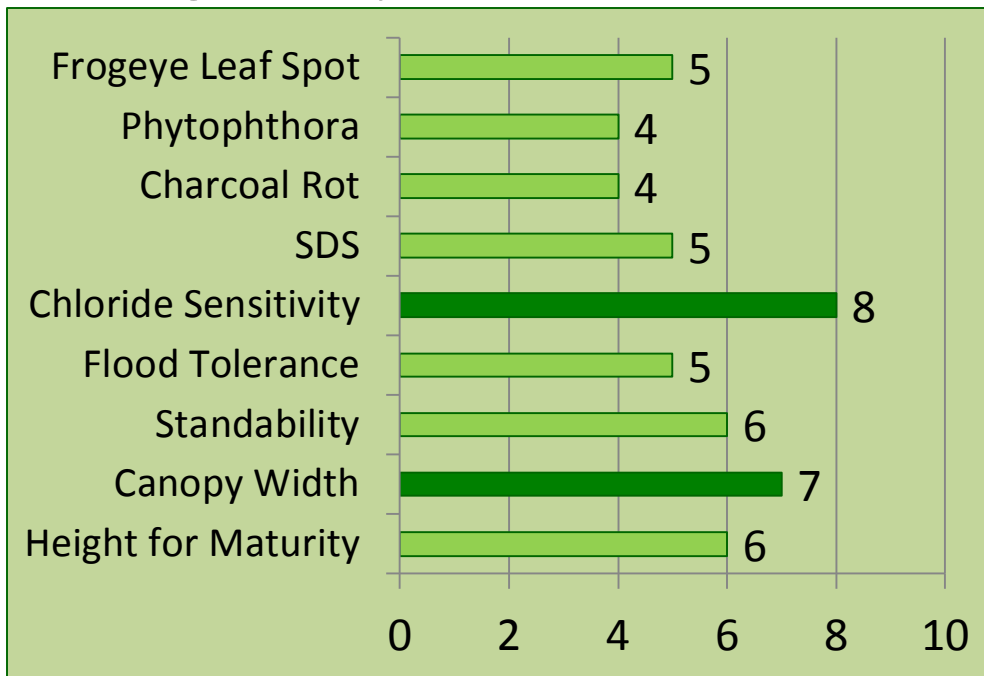

P49T09BR

RM 4.9

- New BOLT offering
- Highly suited for full season and double crop
- Fits most soil types
- Suited for limited irrigation and dryland
- Allows ALS herbicide flexibility

Metribuzin: Tolerant PPO: Susceptible

P50T15BR

RM 5.0

- New BOLT offering
- Highly suited for full season and double crop
- Fits mixed to light soils
- Suited for limited irrigation and dryland
- Allows ALS herbicide flexibility

Metribuzin: Tolerant PPO: Susceptable

P38T61BR

RM 3.8

- New 3.8 Bolt™ variety
- Wide canopy
- Suited for most soil types
- Irrigated and productive dryland
- Light tawny/brown

NEW PRODUCT!

TESTING IN 2016

Metribuzin: Tolerant PPO: Resistant

HERBICIDE RESISTANT
SEE TAG