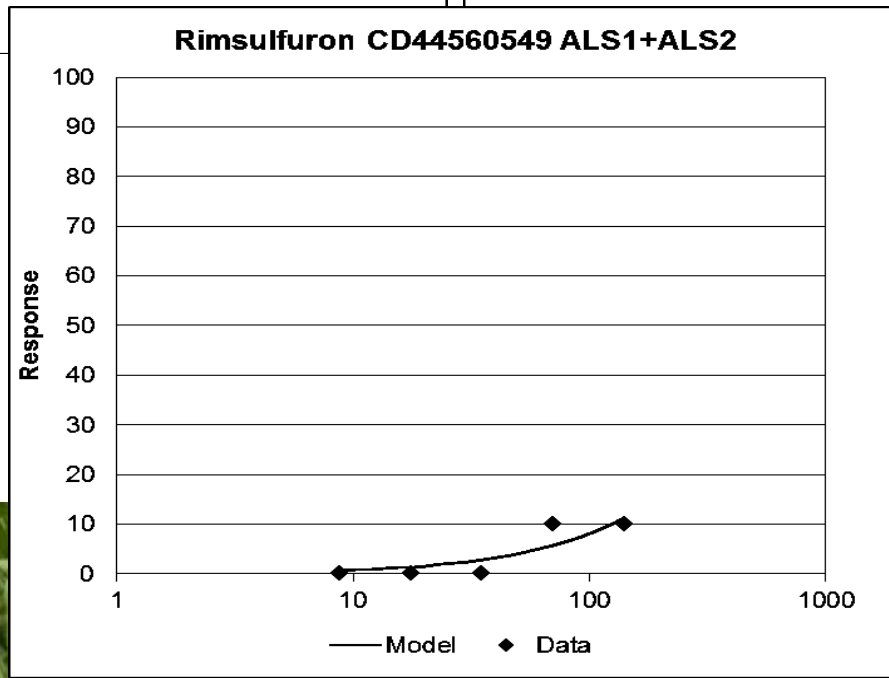

Synergy of *Als1* and *Als2*: basis of new patent application