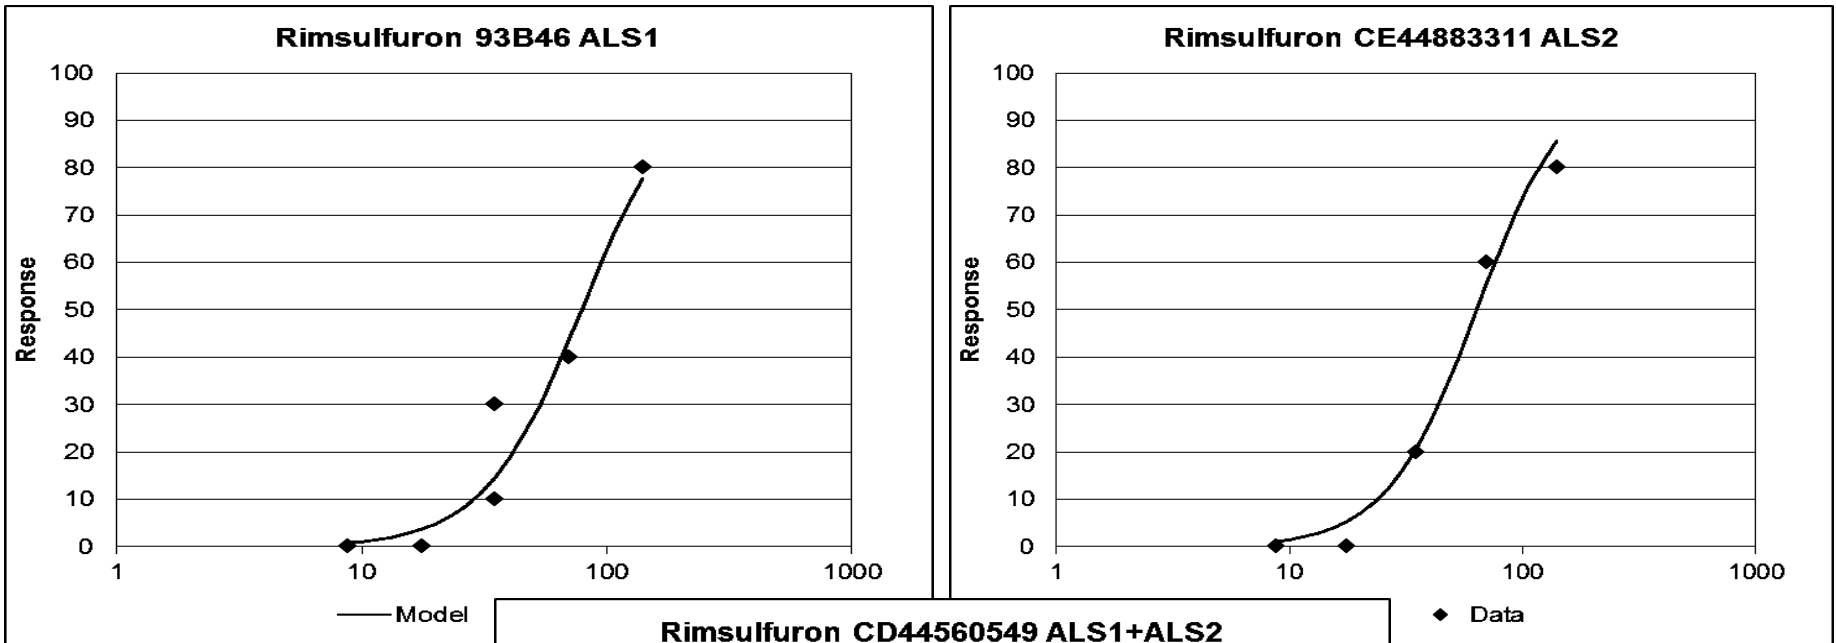

Synergy of *Als1* and *Als2*: basis of new patent application