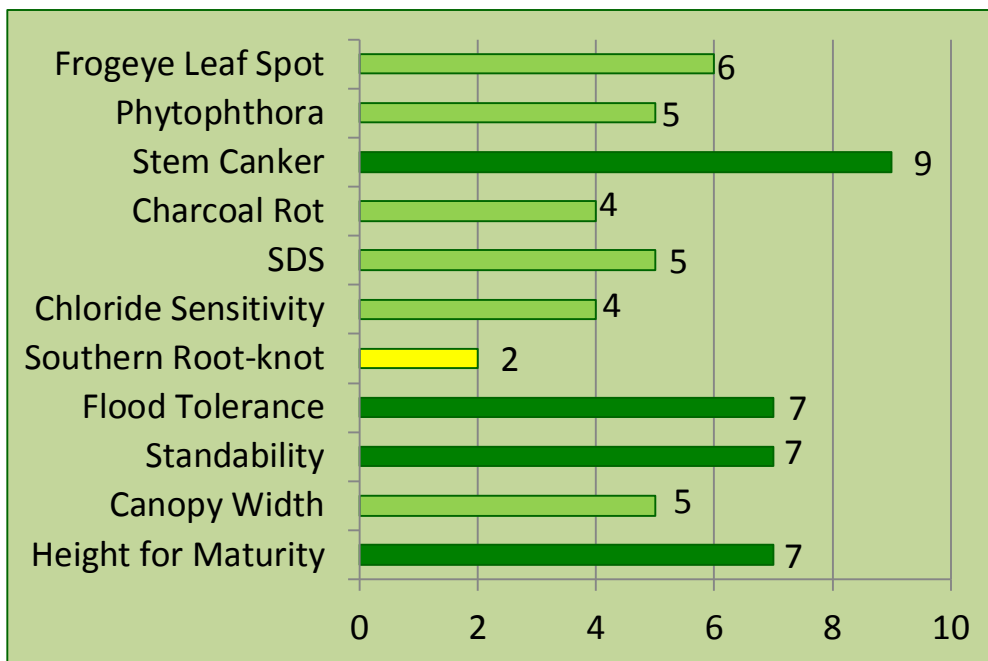

P49T09BR

RM 4.9

- New BOLT offering
- Highly suited for full season and double crop
- Fits most soil types
- Suited for limited irrigation and dryland
- Allows ALS herbicide flexibility

Metribuzin: Tolerant PPO: Susceptible

P50T15BR

RM 5.0

- New BOLT offering
- Highly suited for full season and double crop
- Fits mixed to light soils
- Suited for limited irrigation and dryland
- Allows ALS herbicide flexibility

Metribuzin: Tolerant PPO: Susceptable