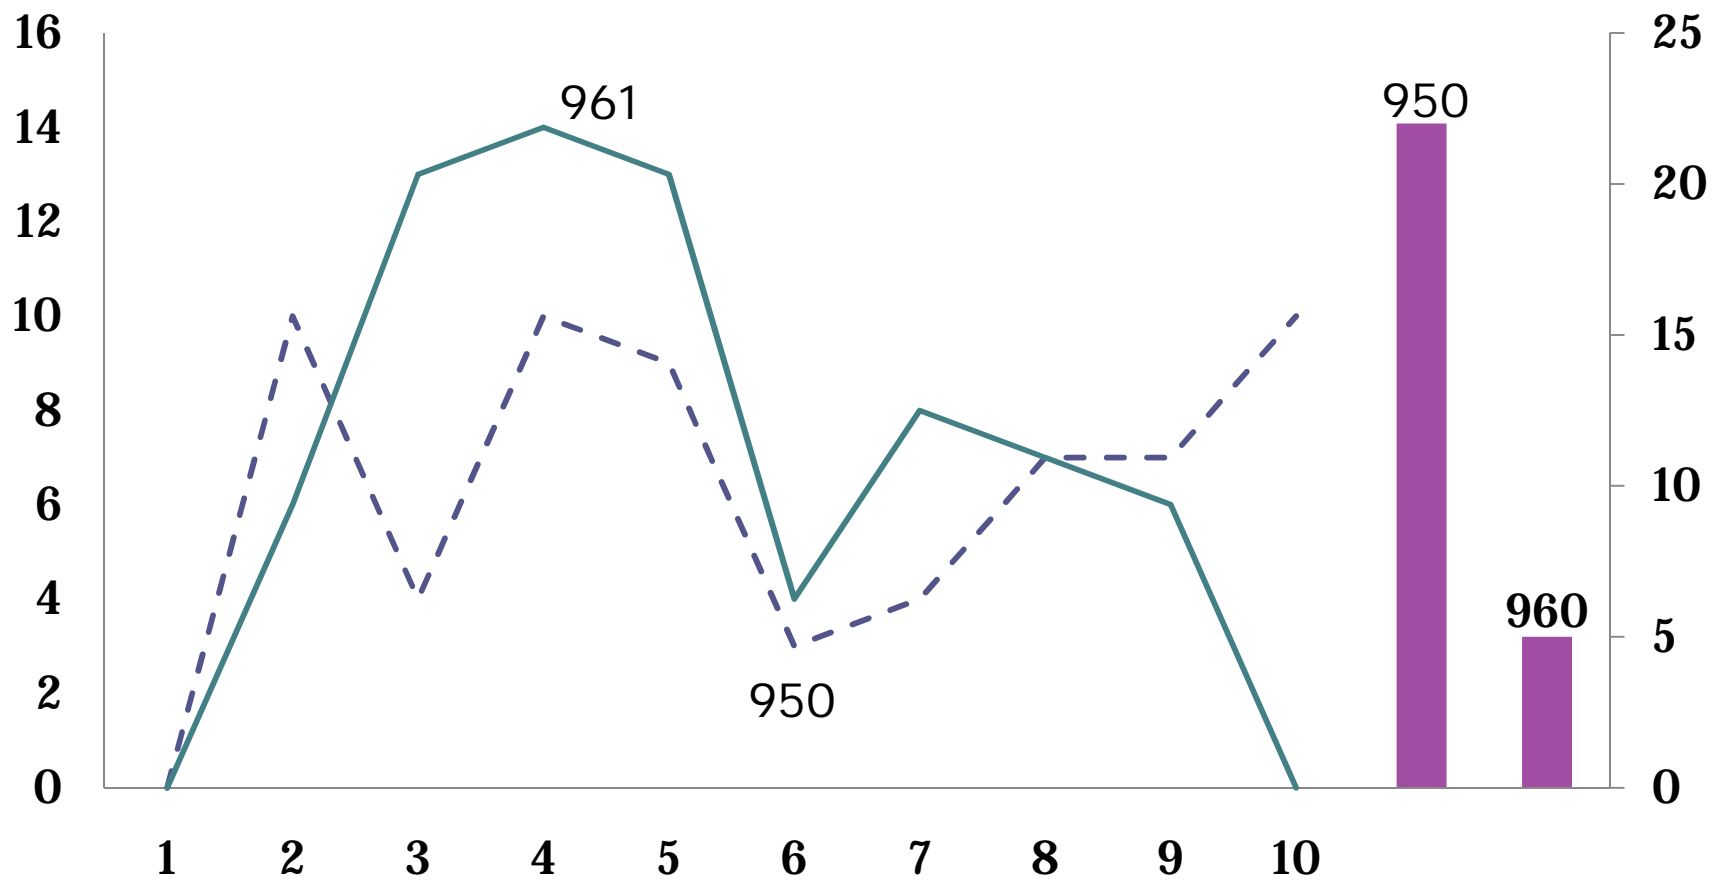

Rootstock Weevils and Ho 05-961

Bill White

USDA, ARS Sugarcane Res Lab

Houma, LA

Rootstock Weevil Complex

- *Apinocis subnudus* Buchanan
 - 1910, first report from cane
 - 1931, first report as a serious pest
- *A. deplanatus* Casey
 - Most commonly known and widely distributed
 - Pest of sorghum
- *A. blanditus* Casey

Apinocis blanditus Casey

Dorsal view

Lateral view

Apinocis deplanatus Casey

Dorsal view

Dorsal view

Apinocis subnudus Buchanan

Dorsal view

Lateral view

% Infested stalks - 2009 YRS

Total larvae - 2009 YRS

2009 Yield Reduction Study

% Infested stalks - 2010 YRS

Total larvae - 2010 YRS

2010 Yield Reduction Study