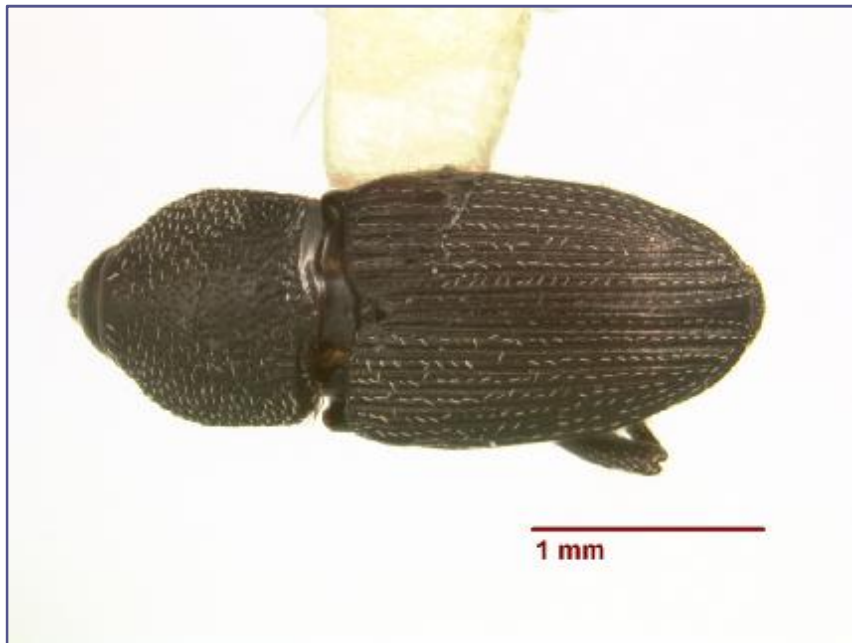

Rootstock Weevils and Ho 05-961

Bill White

USDA, ARS Sugarcane Res Lab

Houma, LA

Rootstock Weevil Complex

- *Apinocis subnudus* Buchanan
 - 1910, first report from cane
 - 1931, first report as a serious pest
- *A. deplanatus* Casey
 - Most commonly known and widely distributed
 - Pest of sorghum
- *A. blanditus* Casey

Apinocis blanditus Casey

Dorsal view

Lateral view

Apinocis deplanatus Casey

Dorsal view

Dorsal view

Apinocis subnudus Buchanan

Dorsal view

Lateral view

% Infested stalks - 2009 YRS

Total larvae - 2009 YRS

2009 Yield Reduction Study

% Infested stalks - 2010 YRS

Total larvae - 2010 YRS

2010 Yield Reduction Study