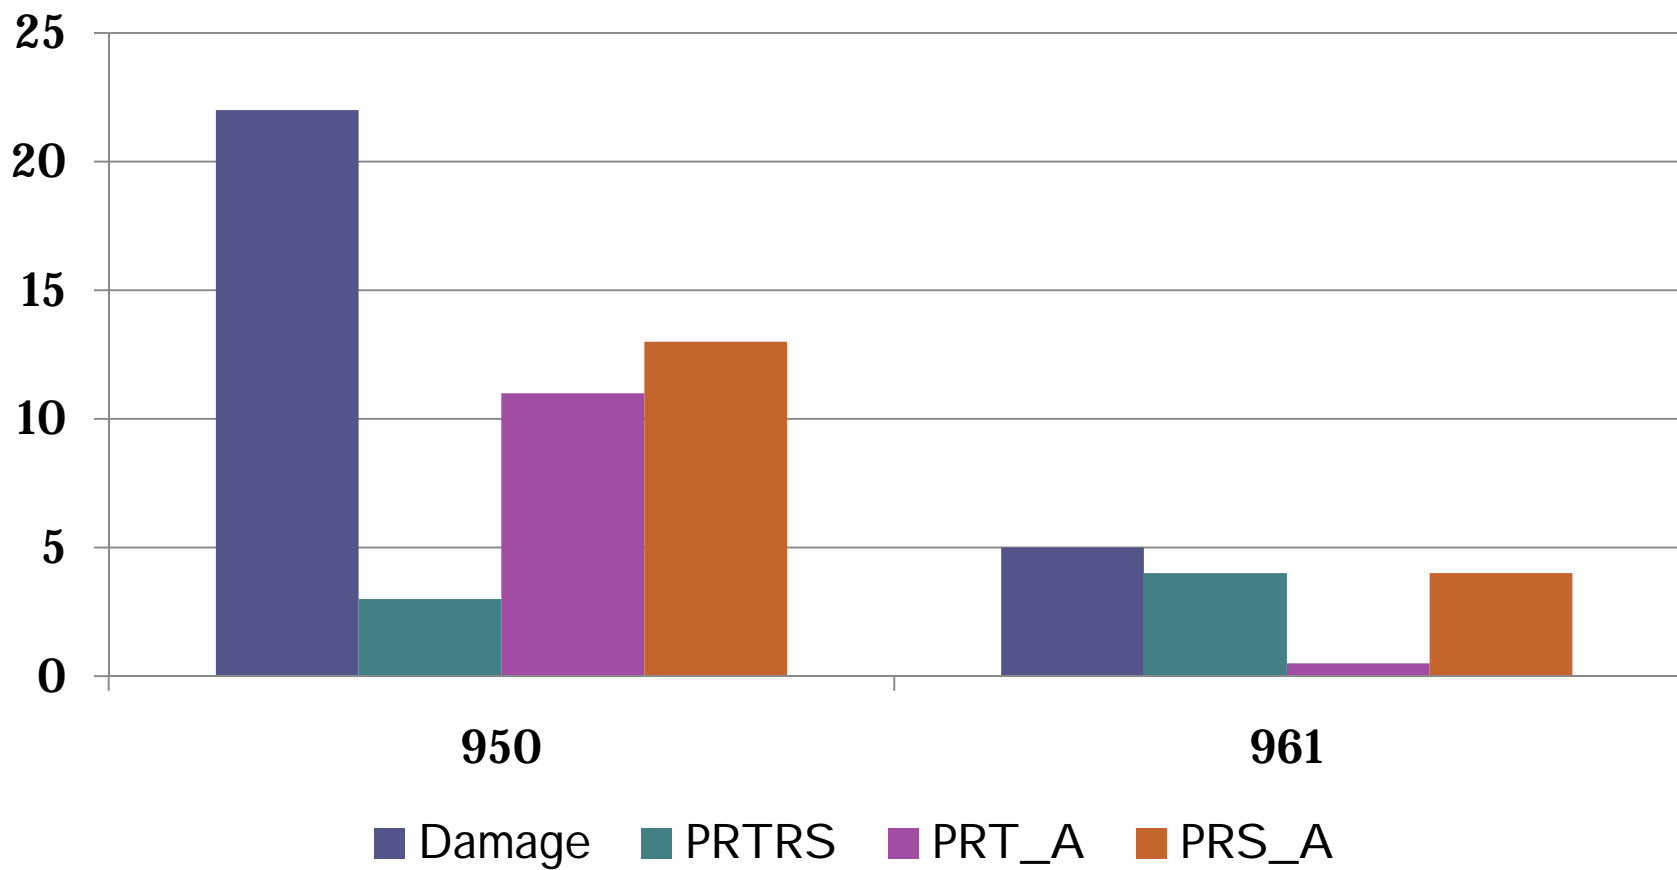

Rootstock Weevils and Ho 05-961

Bill White

USDA, ARS Sugarcane Res Lab

Houma, LA

Rootstock Weevil Complex

- *Apinocis subnudus* Buchanan
 - 1910, first report from cane
 - 1931, first report as a serious pest
- *A. deplanatus* Casey
 - Most commonly known and widely distributed
 - Pest of sorghum
- *A. blanditus* Casey

Lateral view

% Infested stalks - 2009 YRS

Total larvae - 2009 YRS

2009 Yield Reduction Study

% Infested stalks - 2010 YRS

Total larvae - 2010 YRS

2010 Yield Reduction Study