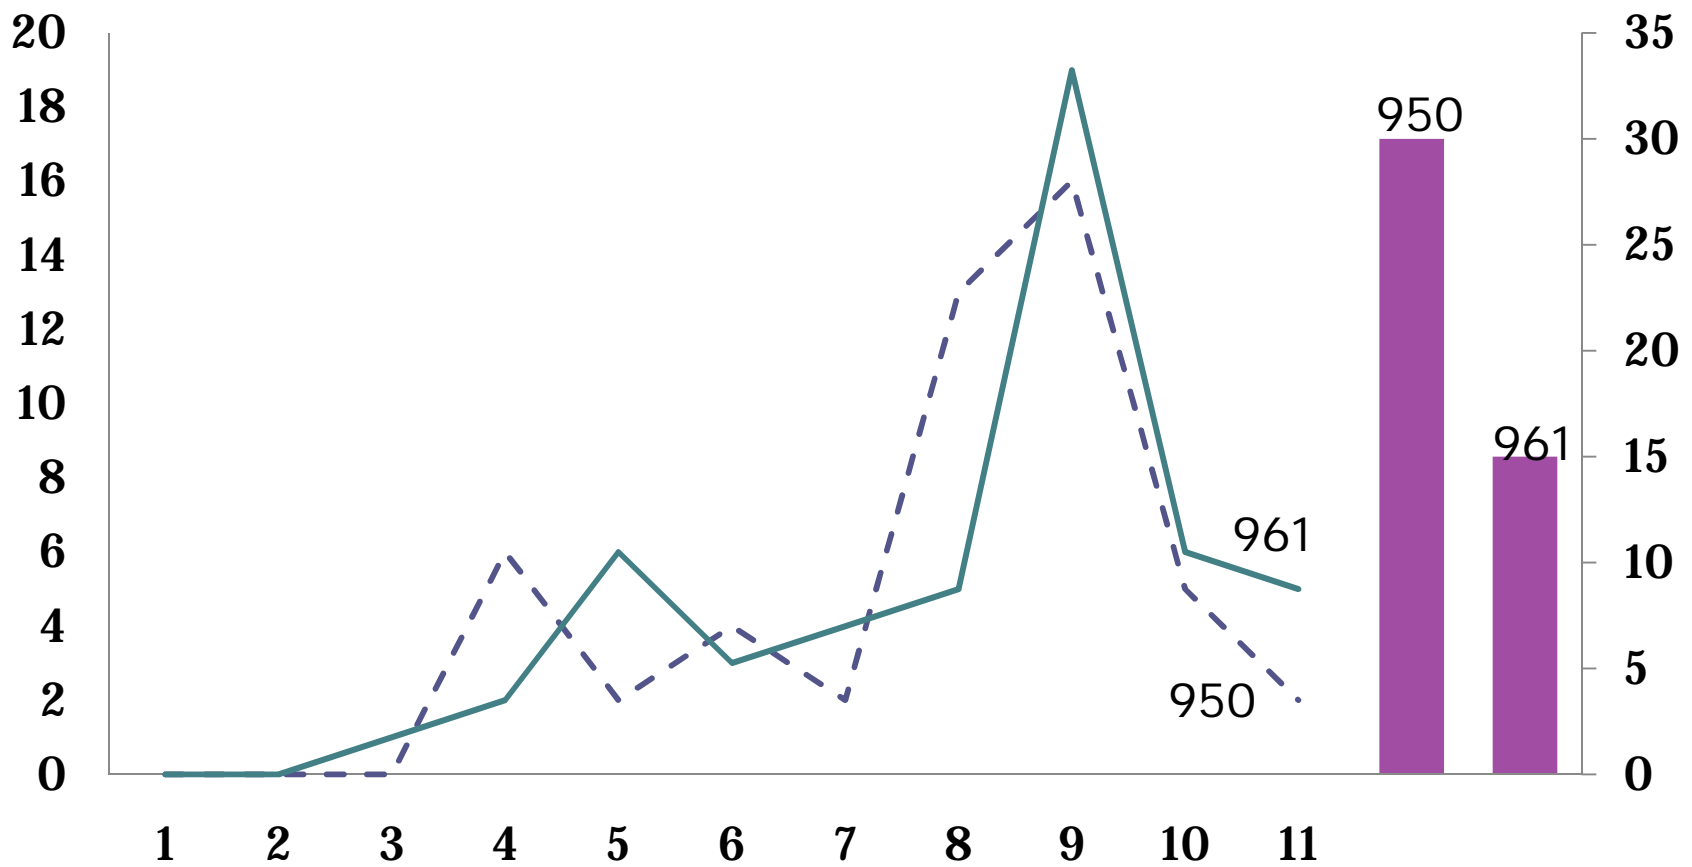

Rootstock Weevils and Ho 05-961

Bill White

USDA, ARS Sugarcane Res Lab

Houma, LA

Rootstock Weevil Complex

- *Apinocis subnudus* Buchanan
 - 1910, first report from cane
 - 1931, first report as a serious pest
- *A. deplanatus* Casey
 - Most commonly known and widely distributed
 - Pest of sorghum
- *A. blanditus* Casey

Apinocis blanditus Casey

Dorsal view

Lateral view

Apinocis deplanatus Casey

Dorsal view

Dorsal view

Apinocis subnudus Buchanan

Dorsal view

Lateral view

% Infested stalks - 2009 YRS

Total larvae - 2009 YRS

2009 Yield Reduction Study

% Infested stalks - 2010 YRS

Total larvae - 2010 YRS

2010 Yield Reduction Study