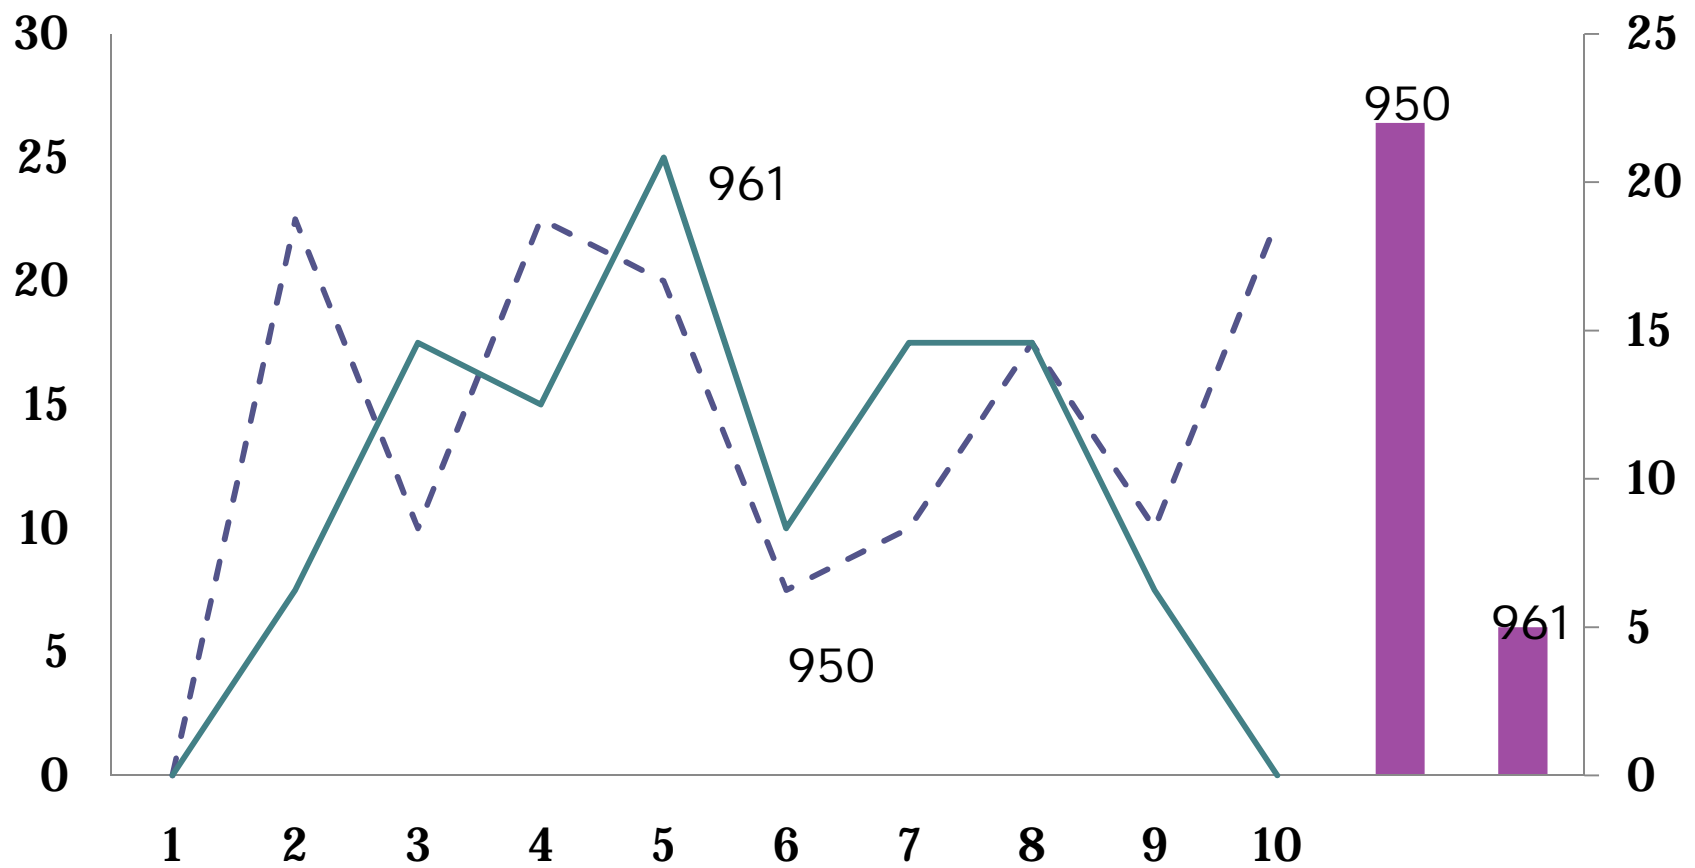

Rootstock Weevils and Ho 05-961

Bill White

USDA, ARS Sugarcane Res Lab

Houma, LA

Rootstock Weevil Complex

- *Apinocis subnudus* Buchanan
 - 1910, first report from cane
 - 1931, first report as a serious pest
- *A. deplanatus* Casey
 - Most commonly known and widely distributed
 - Pest of sorghum
- *A. blanditus* Casey

Apinocis blanditus Casey

Dorsal view

Lateral view

Apinocis deplanatus Casey

Dorsal view

Dorsal view

Apinocis subnudus Buchanan

Dorsal view

Lateral view

% Infested stalks - 2009 YRS

Total larvae - 2009 YRS

2009 Yield Reduction Study

% Infested stalks - 2010 YRS

Total larvae - 2010 YRS

2010 Yield Reduction Study