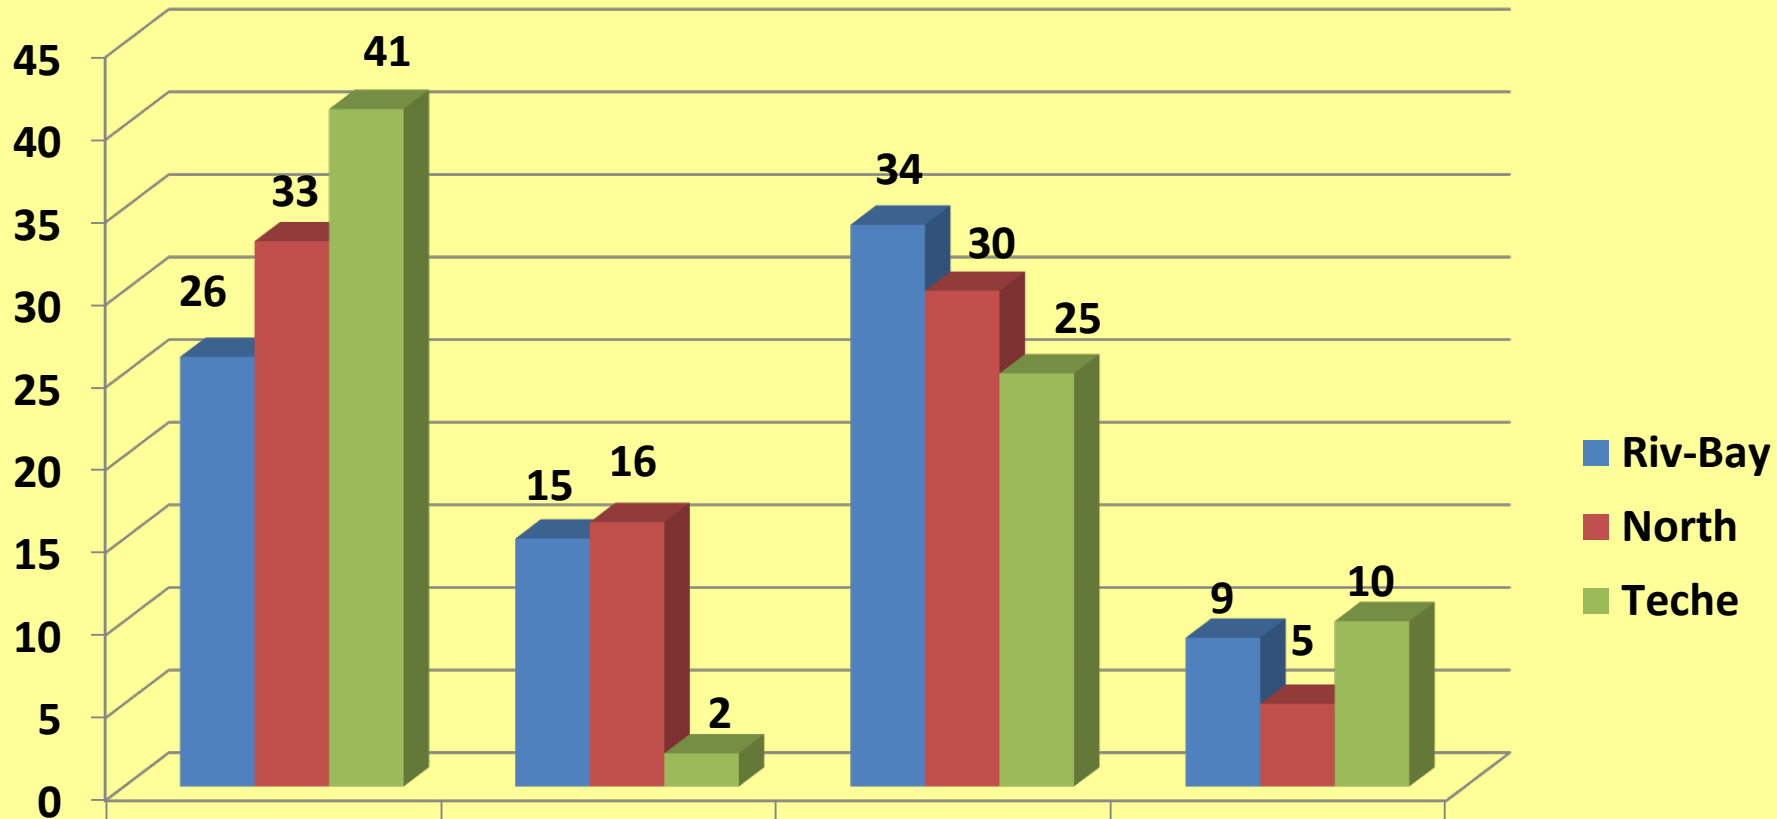

Varieties by Area - 2015

	HoCP96-540	L01-283	L01-299	HoCP04-838
Riv-Bay	26	15	34	9
North	33	16	30	5
Teche	41	2	25	10