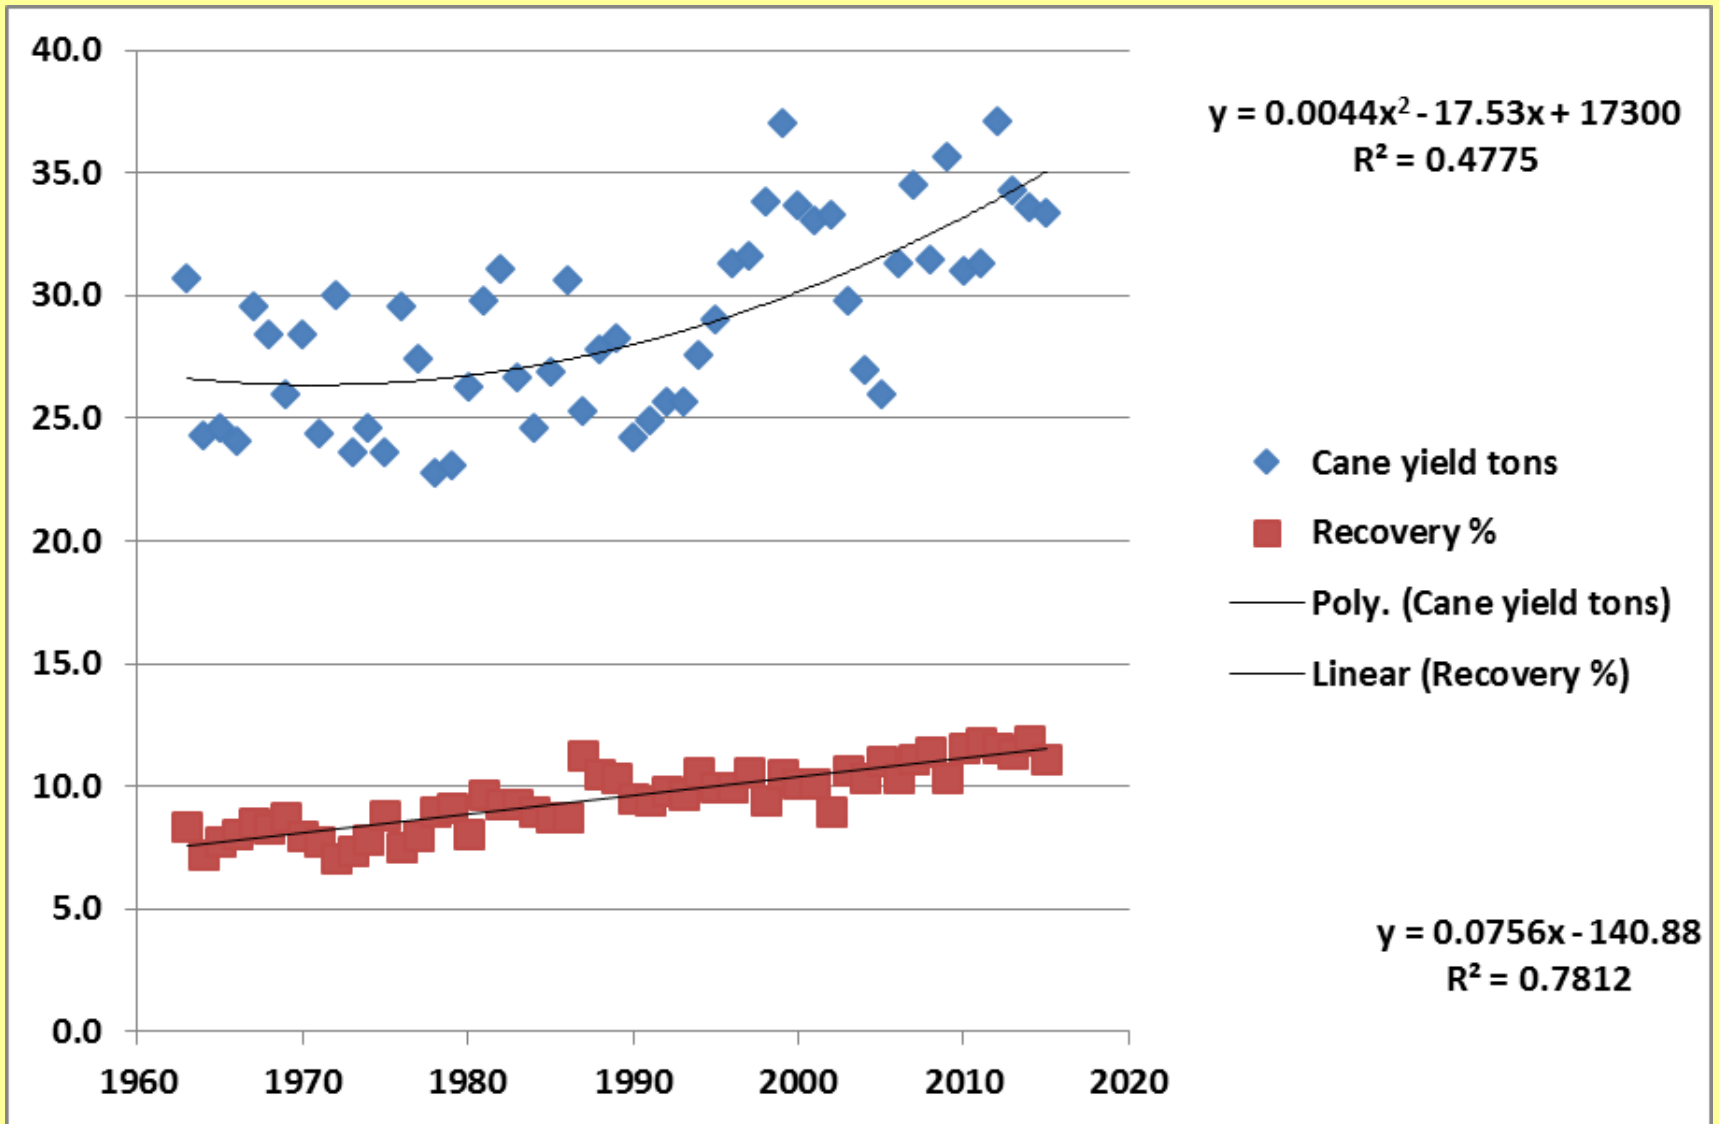

Are we making any progress?