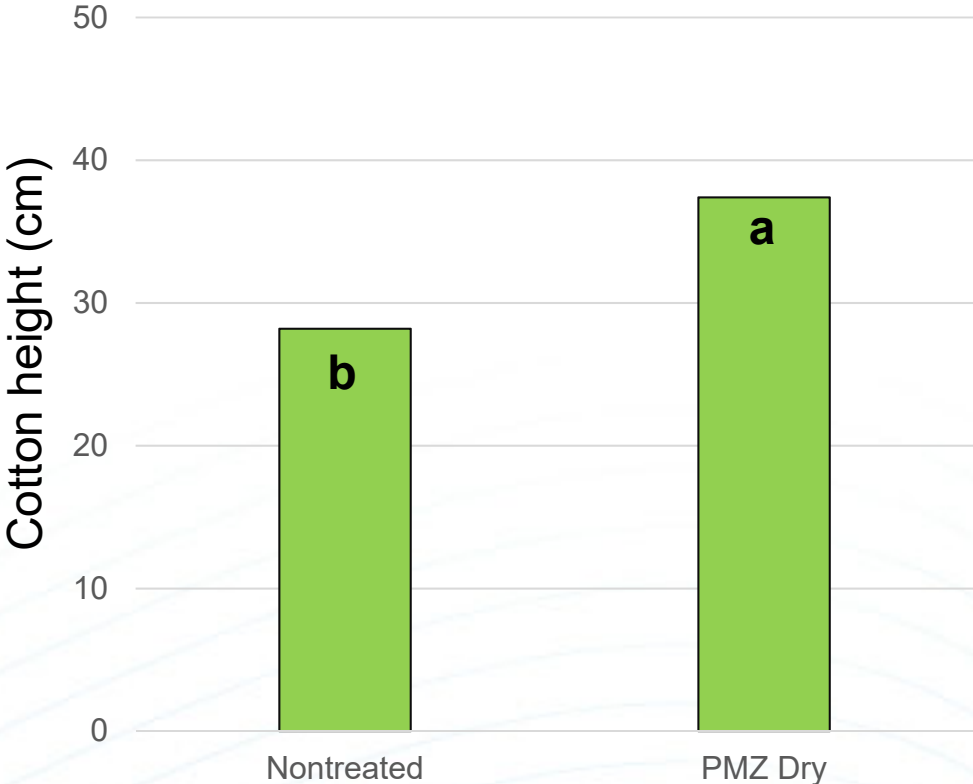

Cotton Trial (25 days after planting)

PMZ Dry
@ 6 oz/cwt

Nontreated

Data analyzed in JMP 14
Subject to ANOVA (p=0.0131)
Means separated with Fisher's LSD