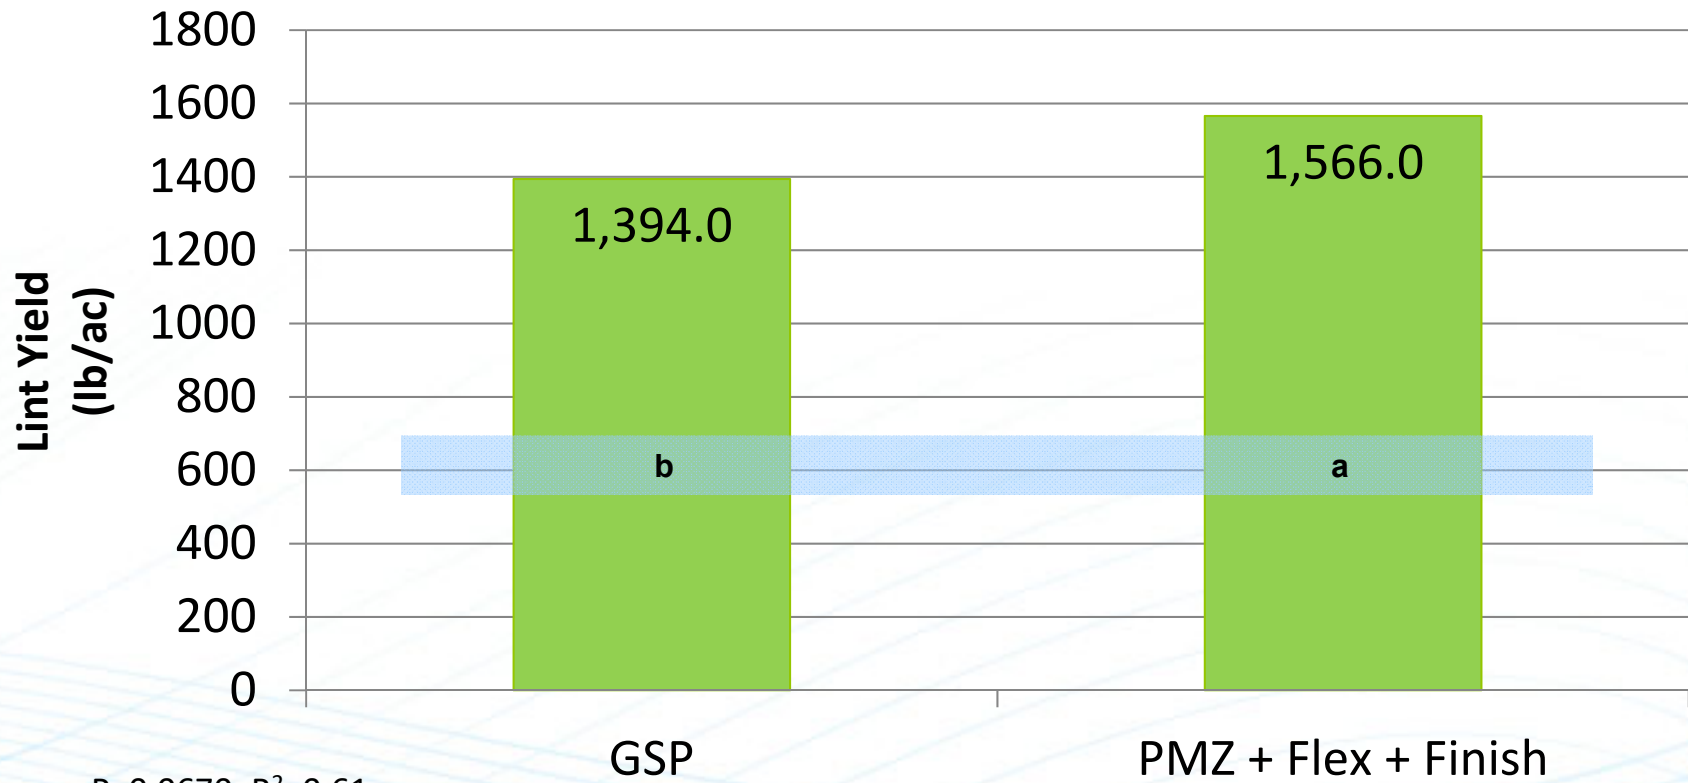

PMZ Dry
@ 6 oz/cwt

+
Flex @ 2 lb/A

PMZ Dry
@ 6 oz/cwt

+
Flex @ 2 lb/A
+
Finish @ 3 lb/A

Photo taken in
Moultrie, GA on 8/26/19

Yield

P=0.1340, R²=0.47

Cotton - Irrigated

2019 Moultrie, GA

Yield

P=0.0670, R²=0.61

Cotton - Irrigated

2019 Moultrie, GA

Fundamental Mind-shift, thinking about nutrition as a System

Confidential. Intended only for the use of the individual or entity named above.