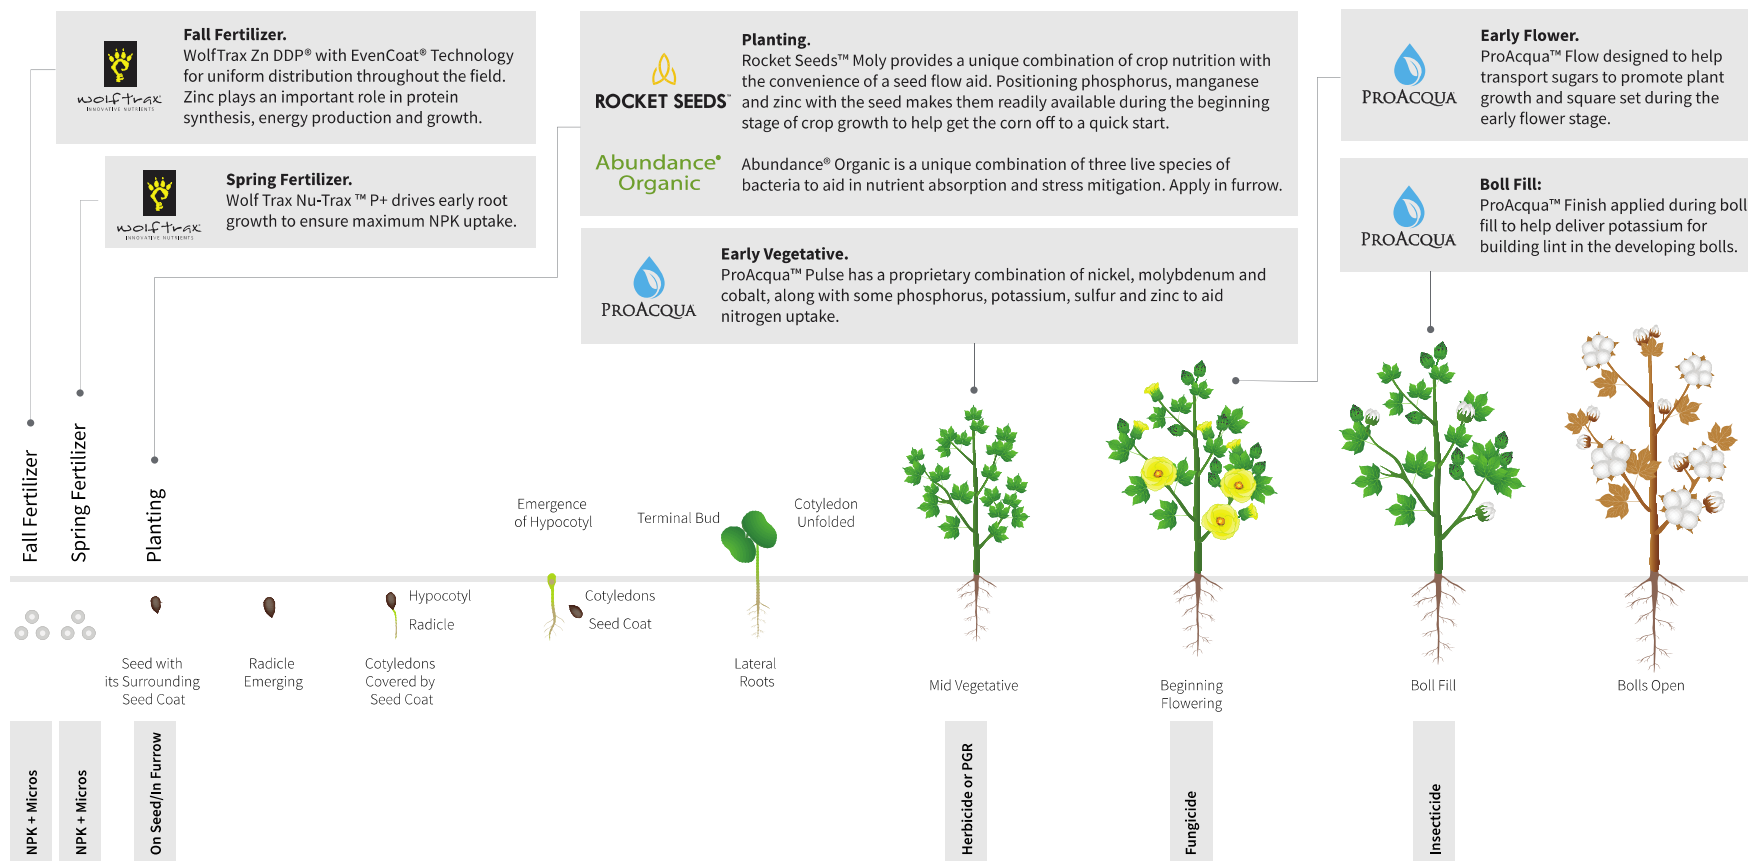

2019 Moultrie, GA

Yield

P=0.0670, R²=0.61

Cotton - Irrigated

2019 Moultrie, GA

Fundamental Mind-shift, thinking about nutrition as a System

Confidential. Intended only for the use of the individual or entity named above.

Compass Minerals

Plant Nutrition

5 Branded Product Families

Abundance®

Thank you! Questions?

VISIT COMPASSCROPS.COM

NUTRITION FOR EVERY CROP. EVERY SEASON.

OUR PRODUCTS BOOST CROP PERFORMANCE AND DELIVER FOR YOUR BOTTOM LINE.